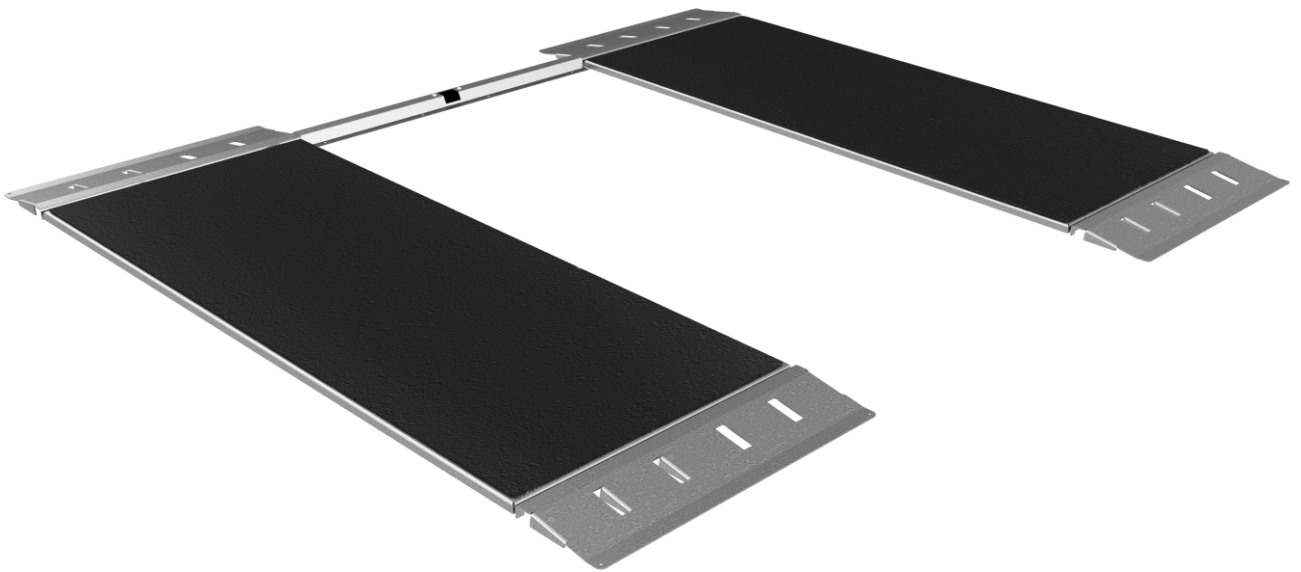

COSBER

INFO SHEET

Plate brake test benches
COSBER C-BTP Series

Car Brake Test Benches COSBER C-BTP Series

With an overall height of only 25 mm, the COSBER C-BTP 10 is the ideal plate test bench for all vehicles – from deep sports cars to motorhomes. Thanks to simple above-ground installation without foundation work, it can be placed extremely flexibly. The robust, fully galvanized construction guarantees durability, while state-of-the-art technology with radar speed measurement and ASA interface ensures legally compliant, precise results.

Plate test bench for brake effectiveness testing during general inspections in accordance with § 29 StVZO.

BRAKE TEST BENCH

- Digital brake force sensors
- Only 25 mm height
- 3.5 t test load / 4.0 t override load
- Radar unit for live speed measurement (non-contact)
- Maintenance-free, fully galvanized mechanics
- Wear-resistant high-grip surface coating
- ASA Livestream Interface
- Modern, bright digital display
- ISO 17025 DAkkS Calibration
- Easy and quick installation
- No foundation work!
- Approved according to BPS Guideline 2021 (Type Release No. 2024-04-DEK240422)
- Can be driven over transversely
- Suitable for trailer testing
- Suitable for four-wheel drive vehicles
- Electric parking brake testable
- Very suitable for tuning and lowered vehicles
- Ideal for rented workshops
- Visualize, store, print, and process inspection data

Radar-Sensor

Brake force sensor

Plate coating

Model	C-BTP10
Max. drive-over load / test load	4,000 / 3,500 kg
Drive-up / test speed	8 – 12 km/h
Measurement and display range	0 – 10,000 N
Dimensions brake plate (L x W x H)	1,500 x 610 x 25 mm
Length of ramps	190 mm
Spurweite min. / max.	850 / 2,070 mm
Operating Temperature	-10° to +40°C
Friction coefficient (dry / wet)	1.3 / 1.1
Power supply	230 V/AC
Weight net / gross	130 kg / 135 kg