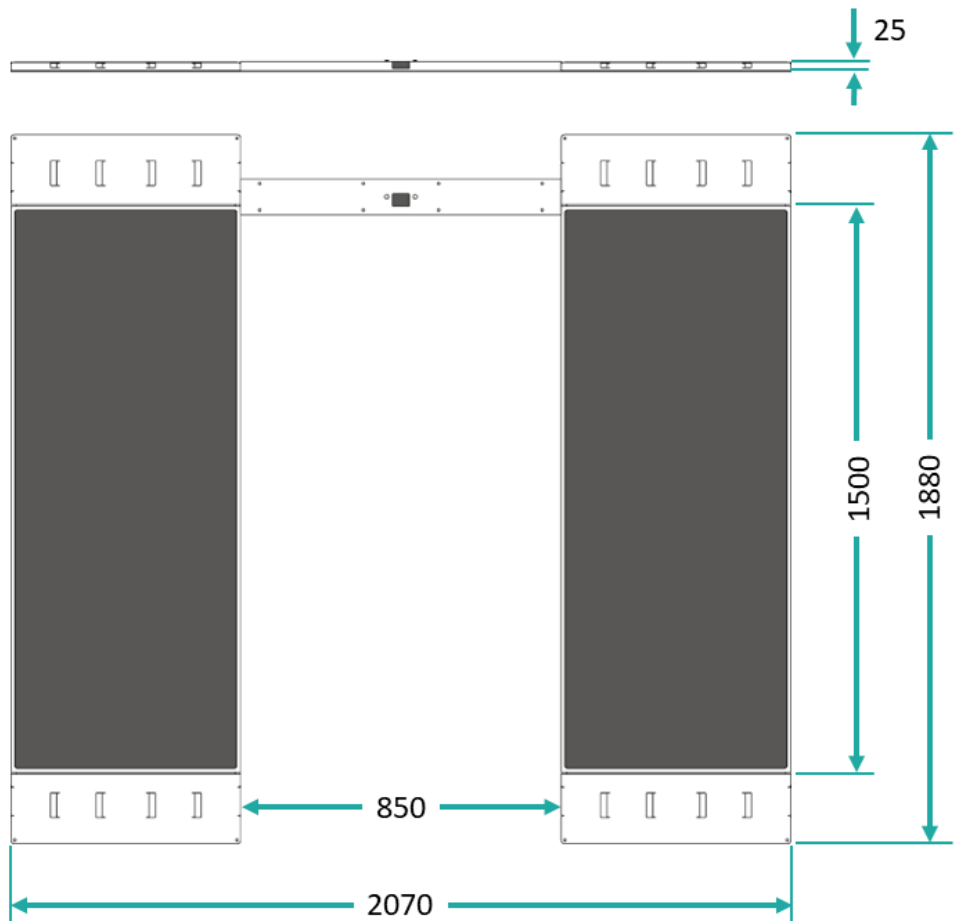

DIMENSIONS